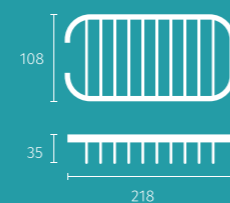

## SPONGE BASKET • JABONERAS

REF **9065** **P**  
**Esponjeira Retangular**  
 Rectangular Soap Sponge Basket  
 Jabonera Rectangular

REF **9064** **IN** **P**  
**Esponjeira Retangular**  
 Rectangular Soap Sponge Basket  
 Jabonera Rectangular