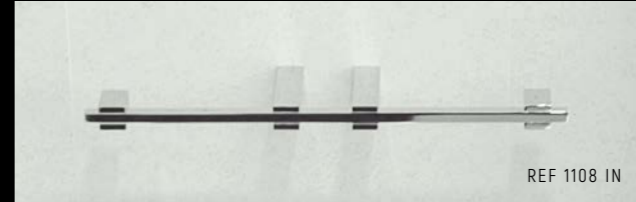

Toalleros
Toalheiros de Parede
Towel Bars
Porte-serviettes

REF 5001 IN

REF 12031 IN

REF 9011 P

REF 12004 IN

REF 14000

REF 2004 IN

REF 1108 IN